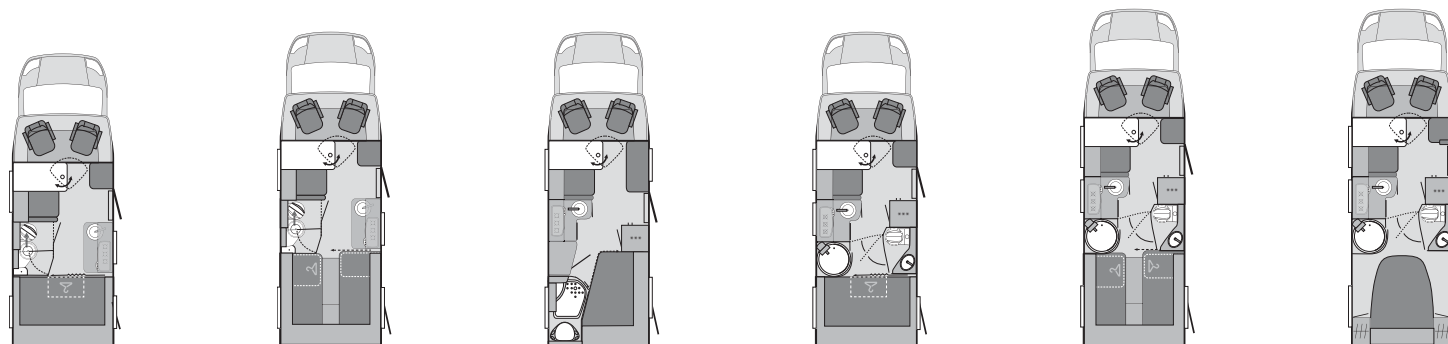

SKY TI

SKY TI	600 MG	650 MEG	650 MF	650 MG	700 MEG	700 MX
FIAT-BASIC ENGINE TYPE						
FIAT 2,0 l Multijet 115 Light	X	X	X	X	X	X
ADDITIONAL ENGINE TYPES						
Motorization 2,3 l Multijet 130 light	•	•	•	•	•	•
Motorization 2,3 l Multijet 150 light	•	•	•	•	•	•
Motorization 3,0 l Multijet 180 light	•	•	•	•	•	•
Motorization 2,3 l Multijet 130 Heavy	-	•	•	•	•	•
Motorization 2,3 l Multijet 150 Heavy	-	•	•	•	•	•
Motorization 3,0 l Multijet 180 Heavy	-	•	•	•	•	•
Standard equipment						
Length (cm)	649	699	699	699	747	747
Width (cm) (external/internal)	234/218	234/218	234/218	234/218	234/218	234/218
Height (cm) (external/internal)	275/200	275/200	275/200	275/200	275/200	275/200
FIAT 2,0 l und 2,3 l / 3,0 l Multijet Light						
Mass of the unladen vehicle (kg)*	2640 / 2.690	2.720 / 2.770	2.720 / 2.770	2.720 / 2.770	2.800 / 2.850	2.800 / 2.850
Mass in running order (kg)*	2.820 / 2.870	2.900 / 2.950	2.900 / 2.950	2.900 / 2.950	2.980 / 3.030	2.980 / 3.030
Maximum technically permissible laden mass (kg)*	3.500	3.500	3.500	3.500	3.500	3.500
Maximum user payload (kg)*	860 / 810	780 / 730	780 / 730	780 / 730	700 / 650	700 / 650
Towing capacity (kg)	2.000	2.000	2.000	2.000	2.000	2.000
Wheelbase (cm)	380	380	380	403	403	403
Tyre size 3.5 t	215 / 70 R 15 CP	215 / 70 R 15 CP	215 / 70 R 15 CP	215 / 70 R 15 CP	215 / 70 R 15 CP	215 / 70 R 15 CP
Rim size 3.5 t	6J x 15	6J x 15	6J x 15	6J x 15	6J x 15	6J x 15
FIAT 2,3 l / 3,0 l Multijet Heavy						
Mass of the unladen vehicle (kg)*	-	2.760 / 2.810	2.760 / 2.810	2.760 / 2.810	2.840 / 2.890	2.840 / 2.890
Mass in running order (kg)*	-	2.940 / 2.990	2.940 / 2.990	2.940 / 2.990	3.020 / 3.070	3.020 / 3.070
Maximum technically permissible laden mass (kg)*	-	4.000	4.000	4.000	4.000	4.000
Maximum user payload (kg)*	-	1.240 / 1.190	1.240 / 1.190	1.240 / 1.190	1.160 / 1.110	1.120 / 1.070
Towing capacity (kg)	-	1.850	1.850	1.850	1.850	1.850
Wheelbase (cm)	-	380	380	403	403	403
Tyre size 3.5 t	-	225 / 75 R 16 CP	225 / 75 R 16 CP	225 / 75 R 16 CP	225 / 75 R 16 CP	225 / 75 R 16 CP

* = See explanations

x Standard equipment
- Not provided

1) This dimension applies to the folding bed option